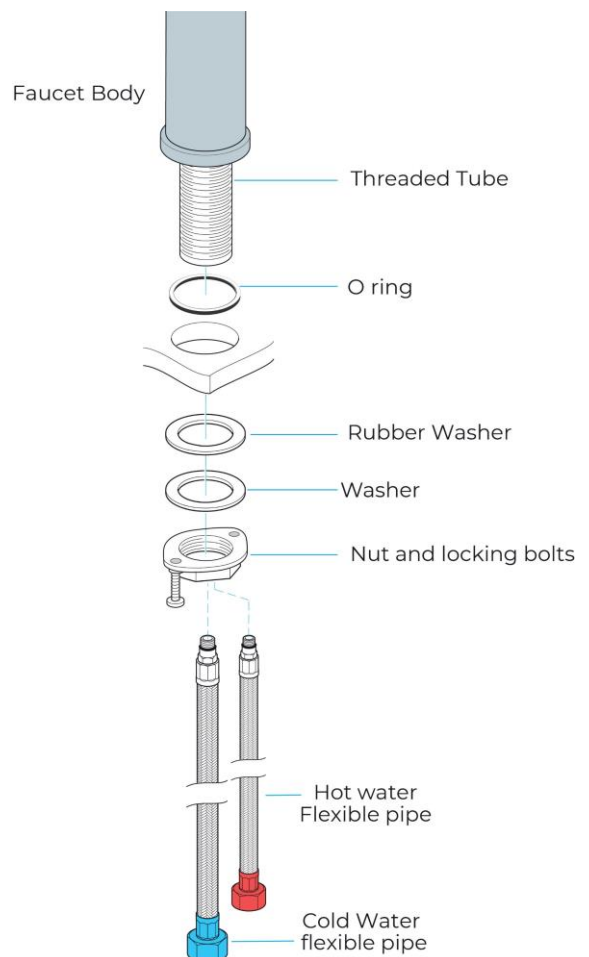

## RIO JAUNE BATH SINK FAUCET WHITE COLOR CHROME FINISHED SPECS

### Specs:

- Type : Bathroom Sink Faucet
- Valve Core Material : Ceramic
- Surface Treatment : Painted
- Installation Type : Deck Mount
- Style : Single Holder Single Hole
- Style : Contemporary
- Number of Handle : Single Handle
- Hot & Cold Water : Yes
- Faucet Mount : Single Hole
- Type : Ceramic Plate Spool