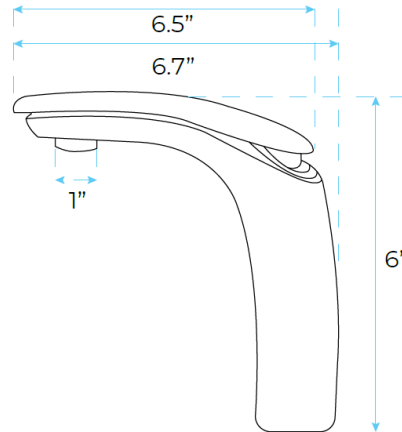

## RIO JAUNE BATH SINK FAUCET WHITE COLOR CHROME FINISHED SPECS

### Specs:

- Type : Bathroom Sink Faucet
- Valve Core Material : Ceramic
- Surface Treatment : Painted
- Installation Type : Deck Mount
- Style : Single Holder Single Hole
- Style : Contemporary
- Number of Handle : Single Handle
- Hot & Cold Water : Yes
- Faucet Mount : Single Hole
- Type : Ceramic Plate Spool